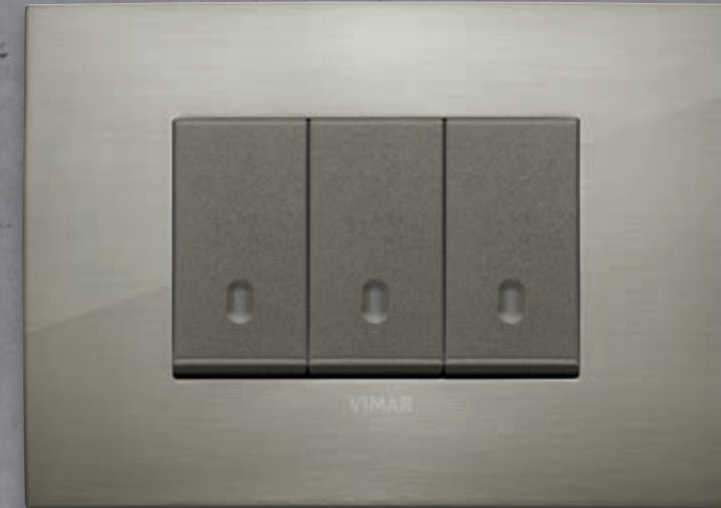

Arké Classic

Arké Round

Arké fit

Rational geometric shapes, a linear profile and clear-cut corners. Charm that never goes out of fashion. The choice is therefore simple, to add value to interior details. A classy, well-balanced choice.