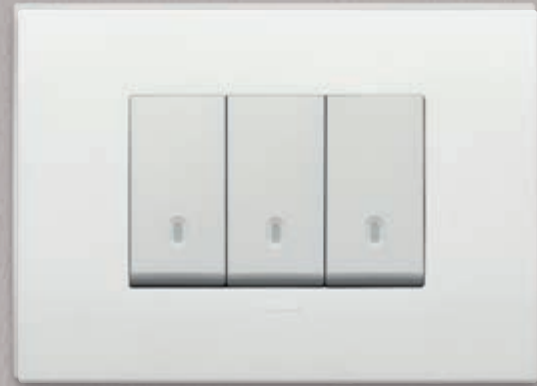

Arké Classic

Arké Round

Arké fit

Rational geometric shapes, a linear profile and clear-cut corners. Charm that never goes out of fashion. The choice is therefore simple, to add value to interior details. A classy, well-balanced choice.