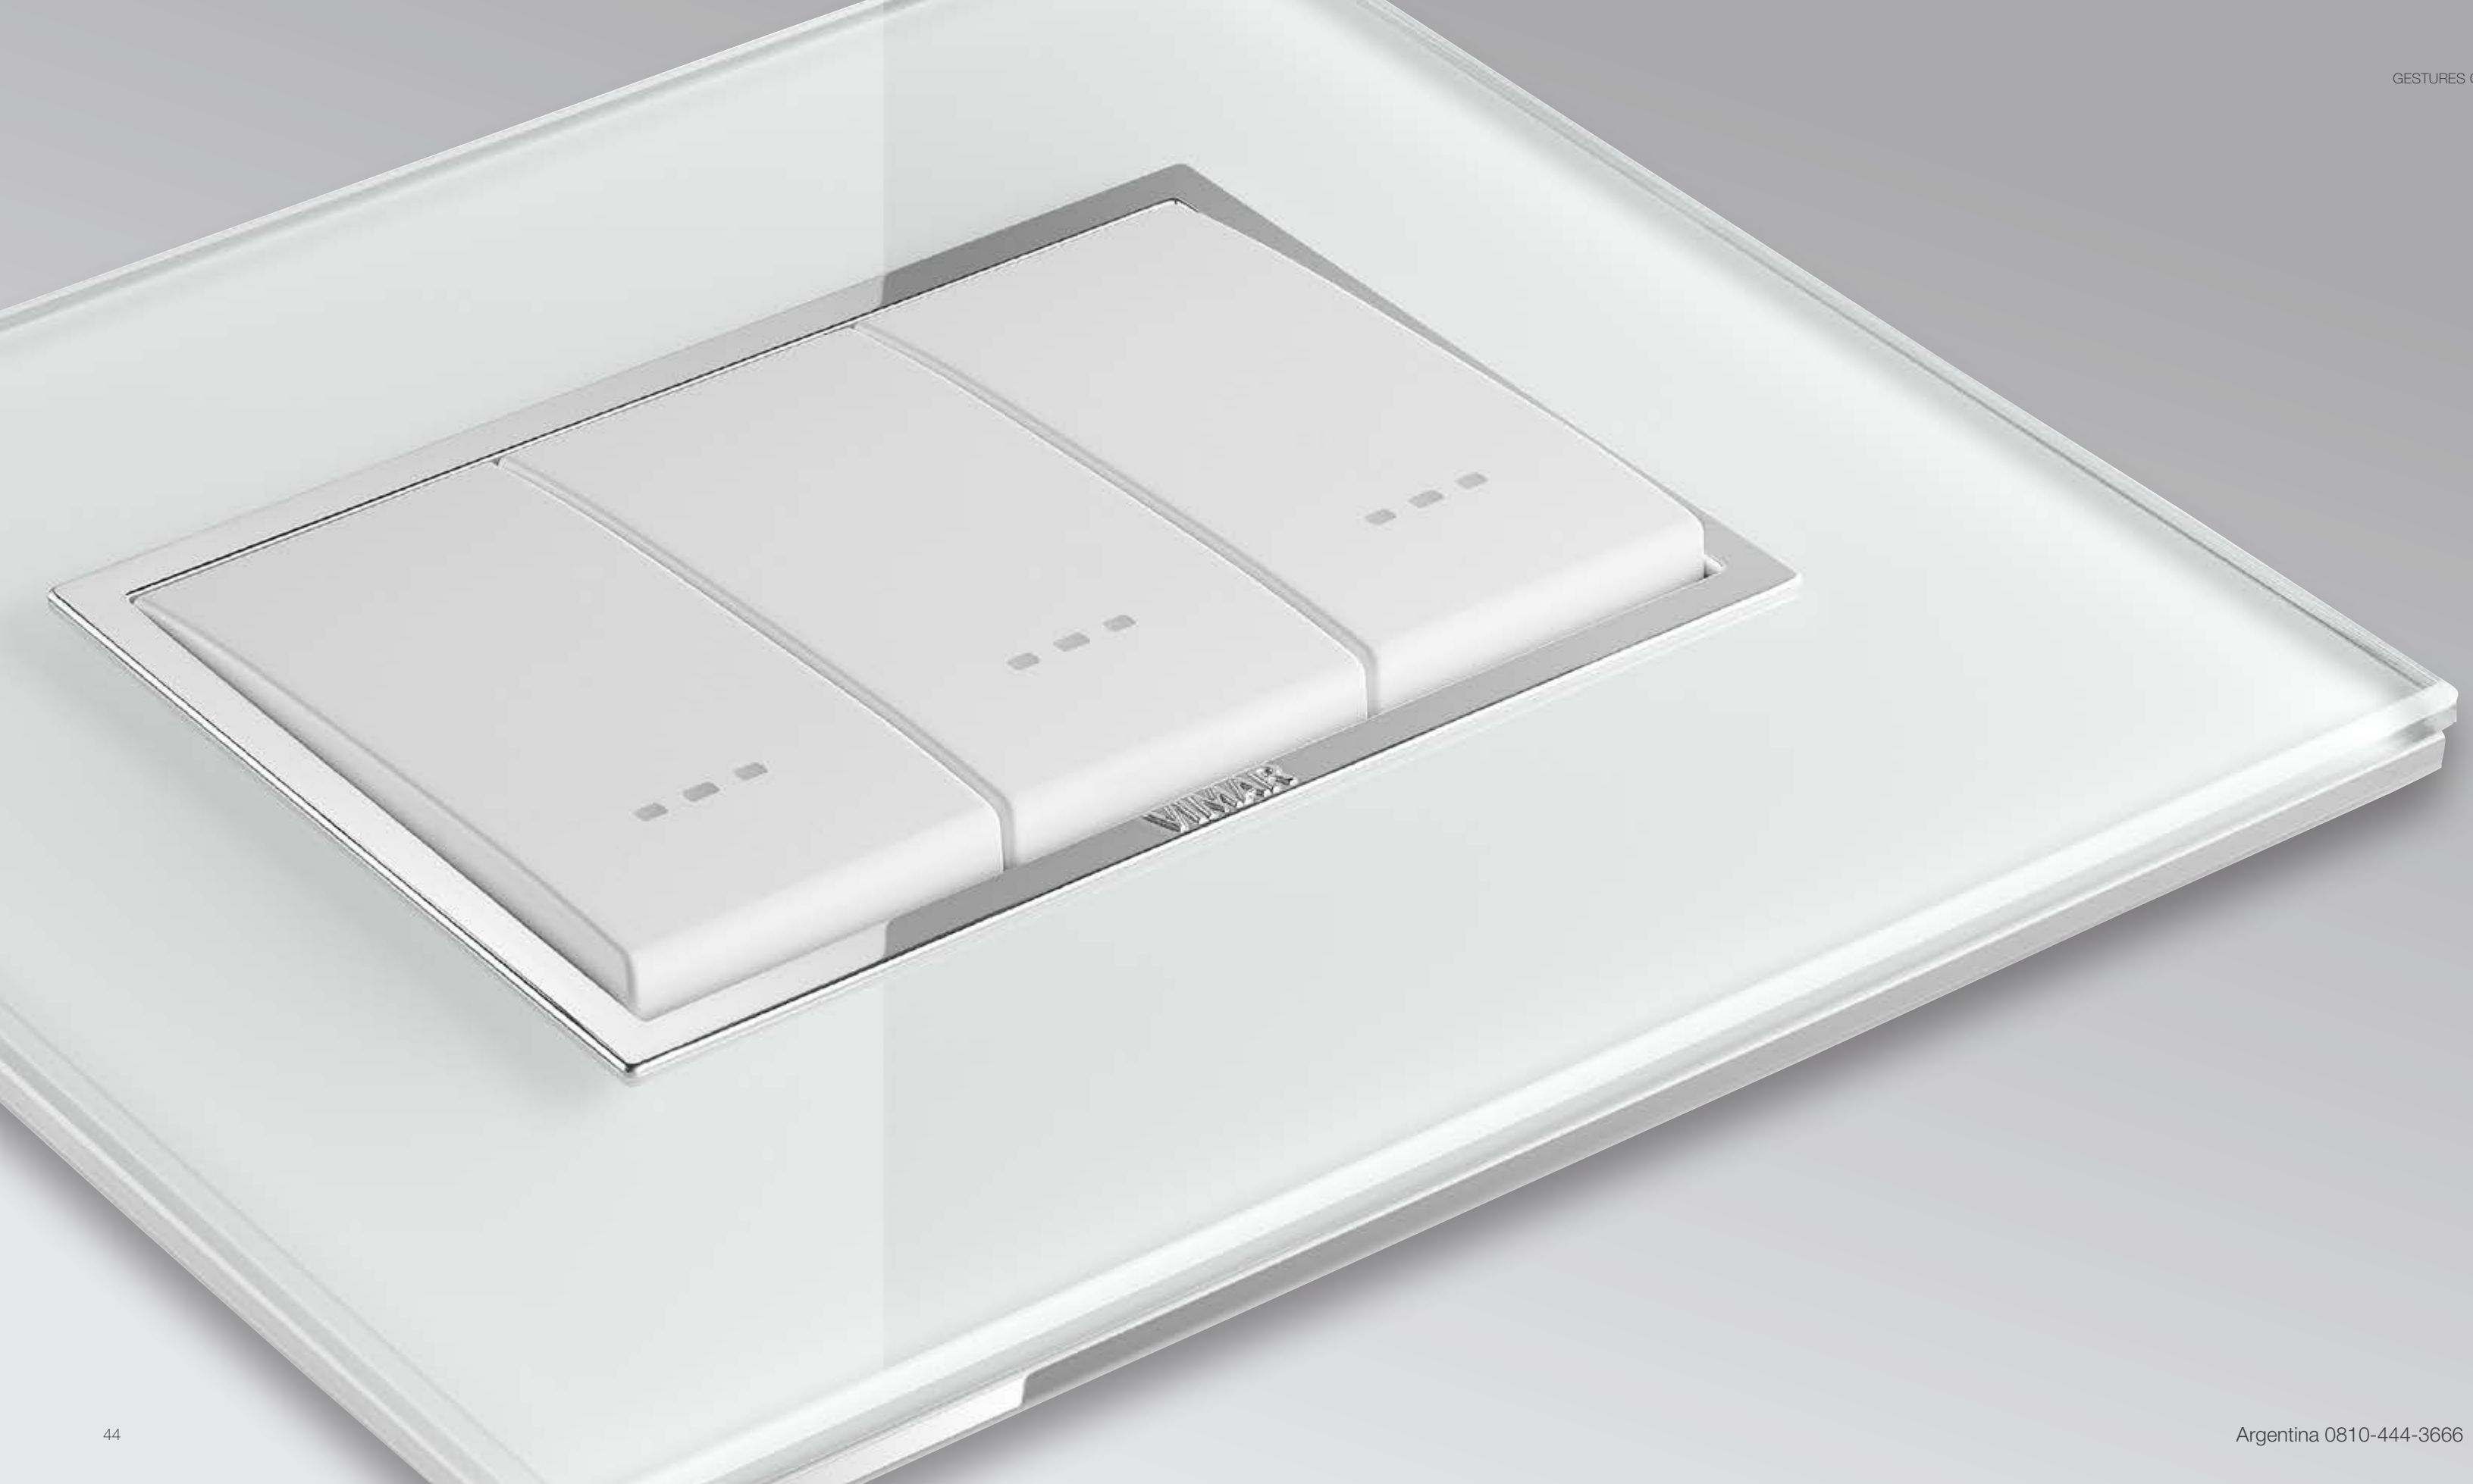

Eikon Tactil