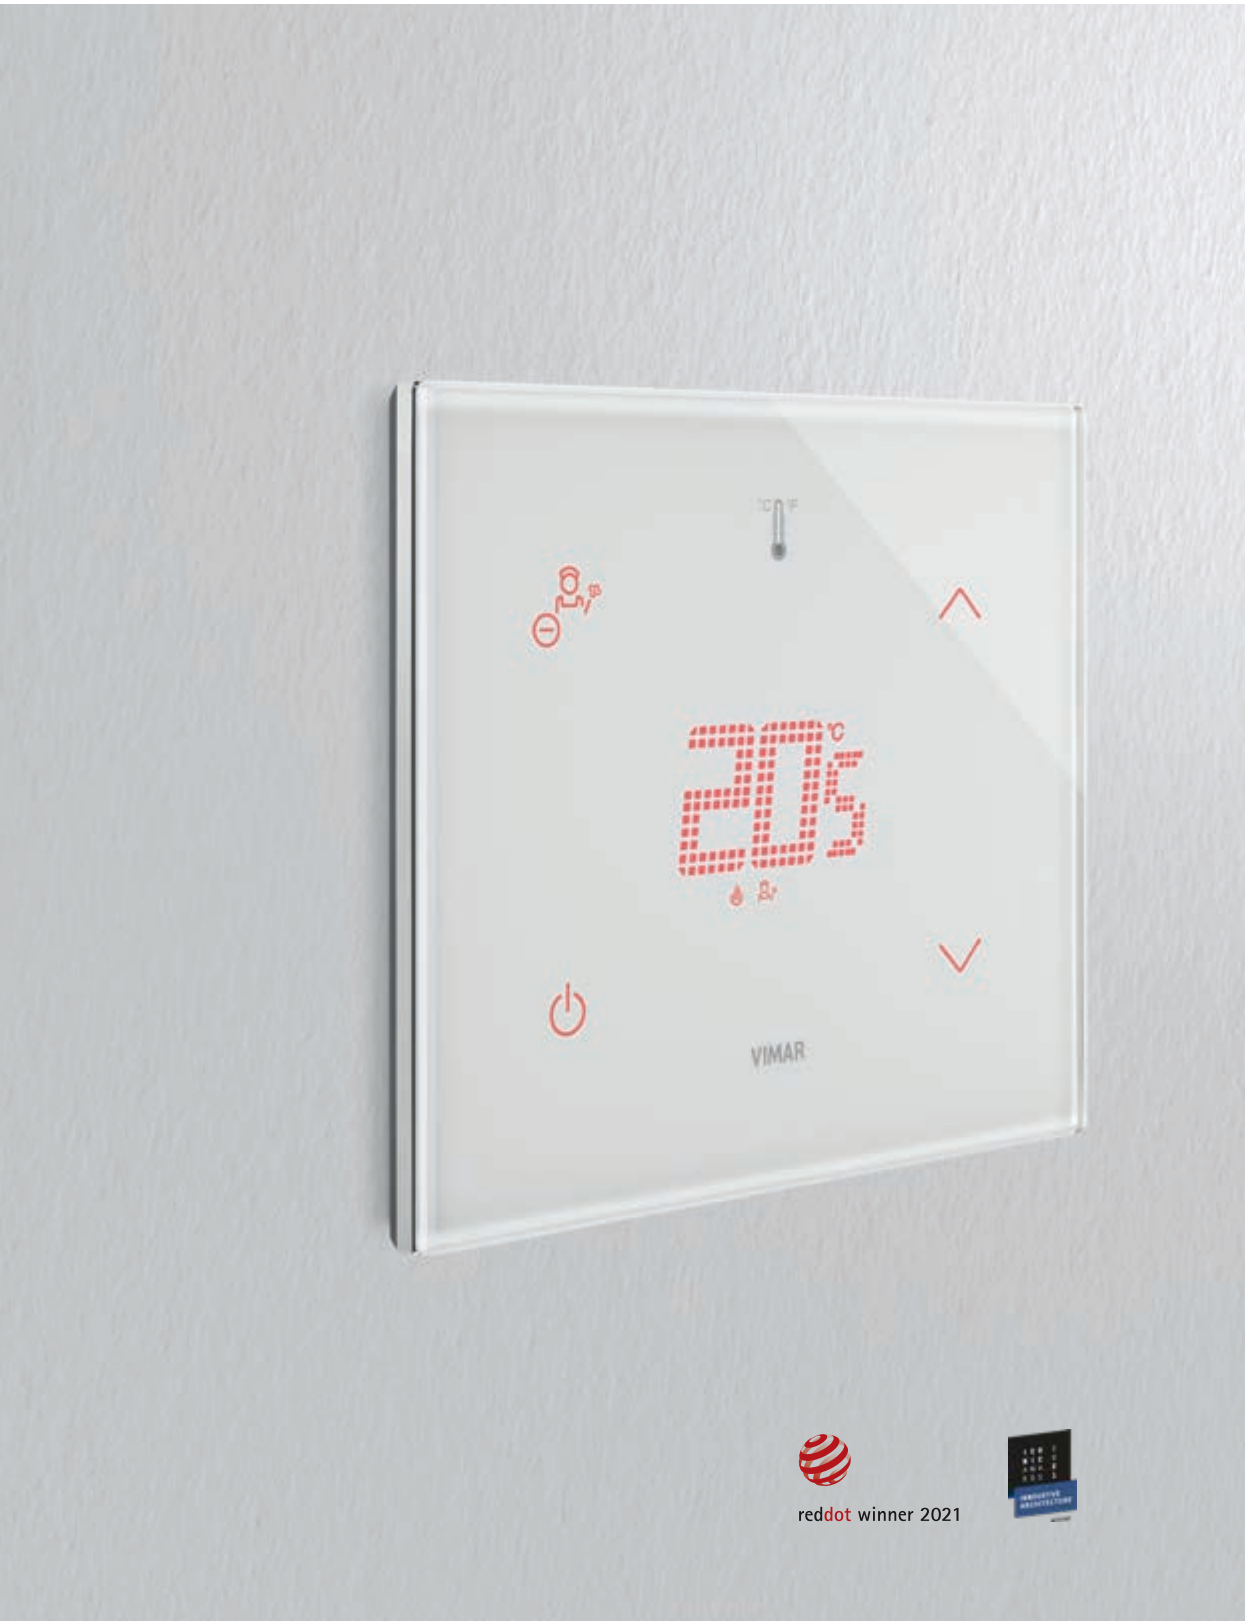

Eikon Exé with Flat controls

The opportunity of flush mounting installation.

Eikon is perfectly aligned with the wall without protruding in any way, thereby achieving an even more clean-cut look capable of enhancing the value of any environment.