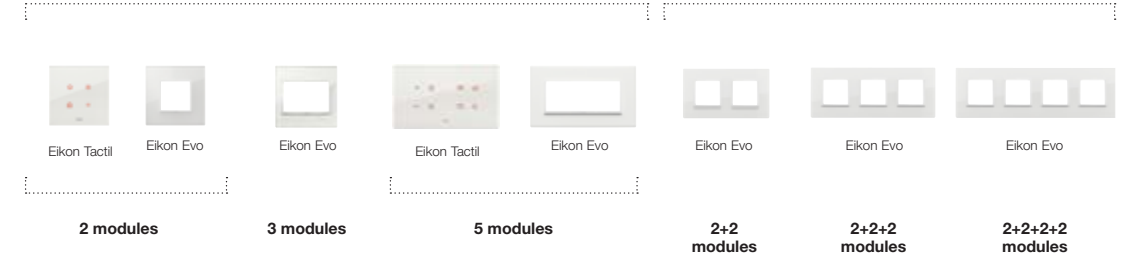

British standards

	2 modules	3 modules	5 modules	2+2 modules	2+2+2 modules	2+2+2+2 modules	
Brushed Metals	01 Brilliant Aluminium						
	02 Next Grey						
	03 Lava Grey						
	04 Neutral Bronze						
	05 Dark Bronze						
Polished Metals	06 Black Sapphire						
	G09 Total Polished Gold						
Exclusive Metals	07.01 Silver						
	08 Titanium						
	G10 Total Satin Gold						
Essenziali Total aluminium and glass	17 Total White						
	18 Total Black						
	87 Total White Diamond						
	88 Total Black Diamond