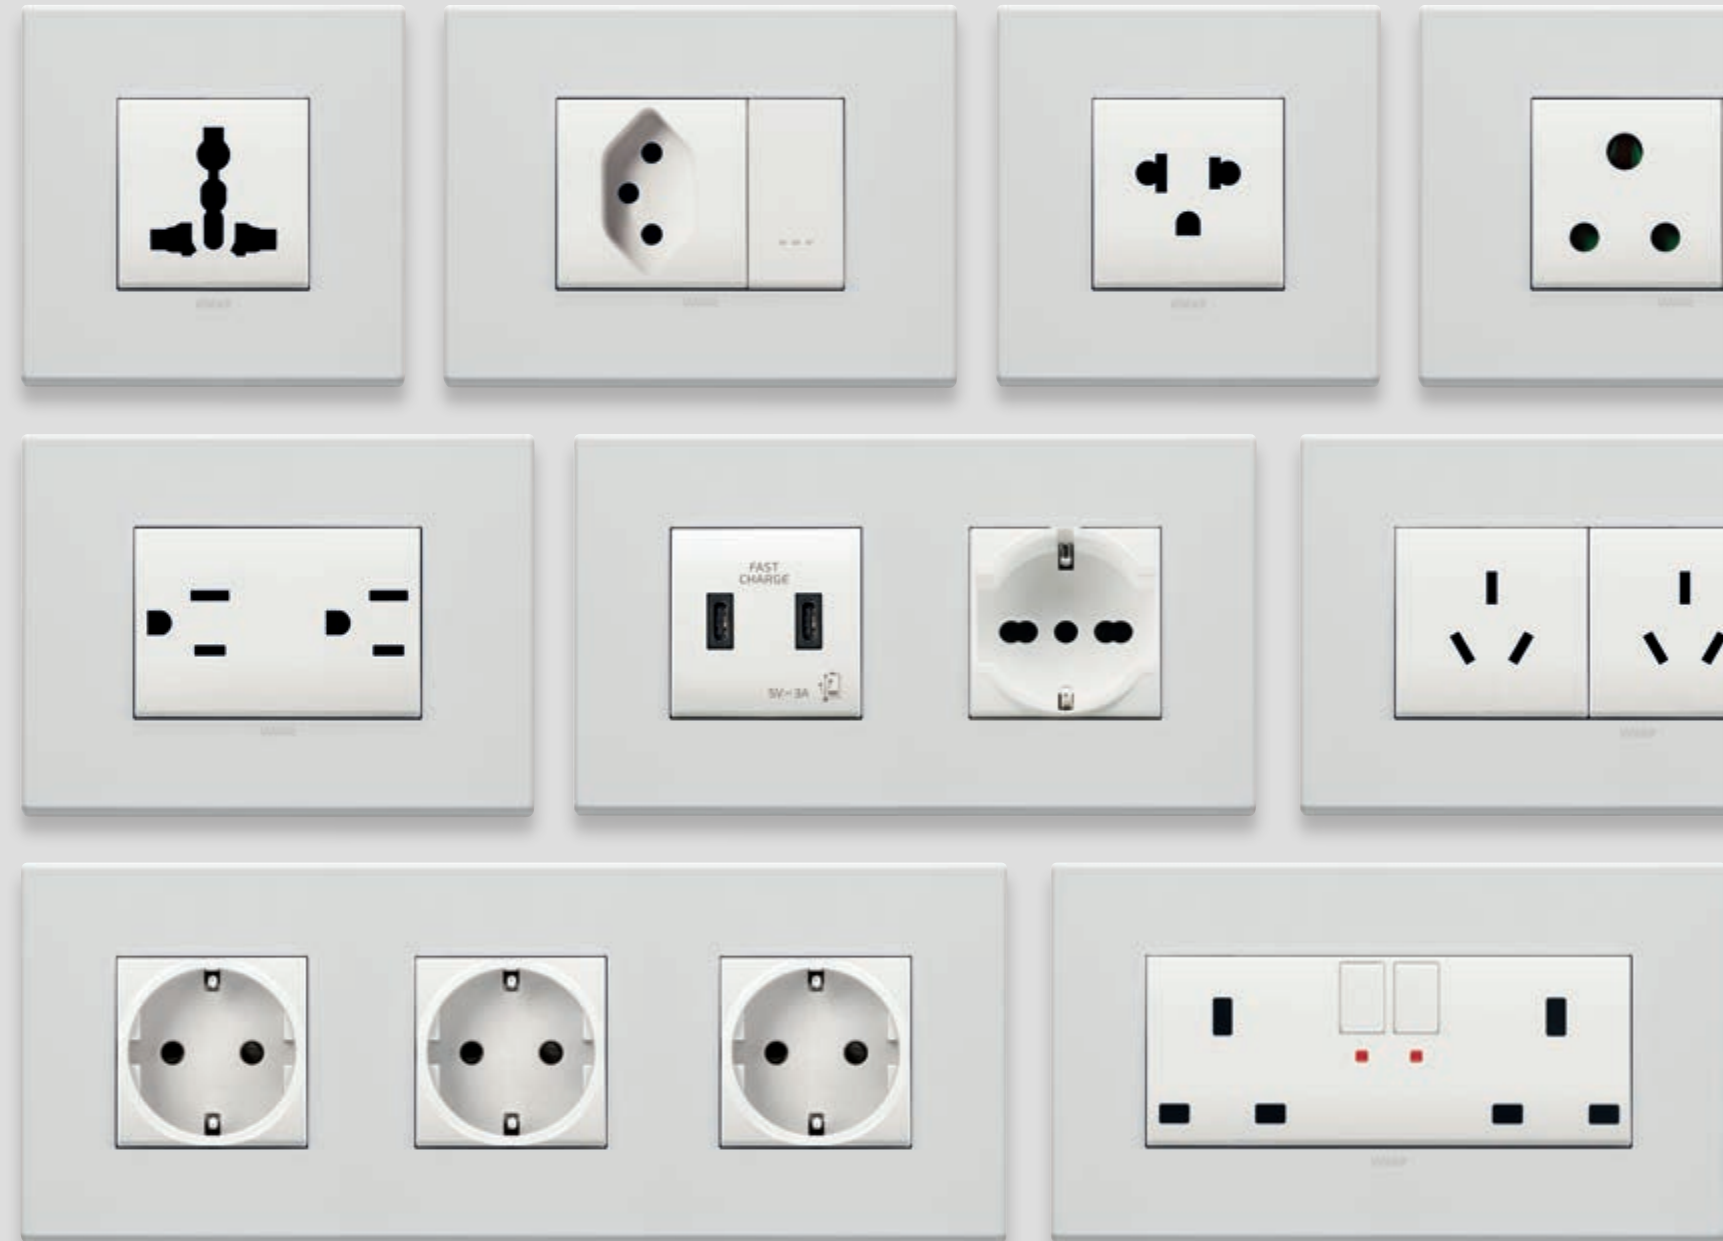

More than 200 functions to choose from,
modular, versatile solutions and international standards.

Every project deserves its own style

Versatile solutions to choose from or to combine together, to offer perfect access to energy. Three ranges of switches and socket outlets, each one with its own identity to integrate with various settings and lifestyles. Find out more about the **Eikon**, **Arké** and **Plana** wiring series and the **Elvox Door entry** systems range.