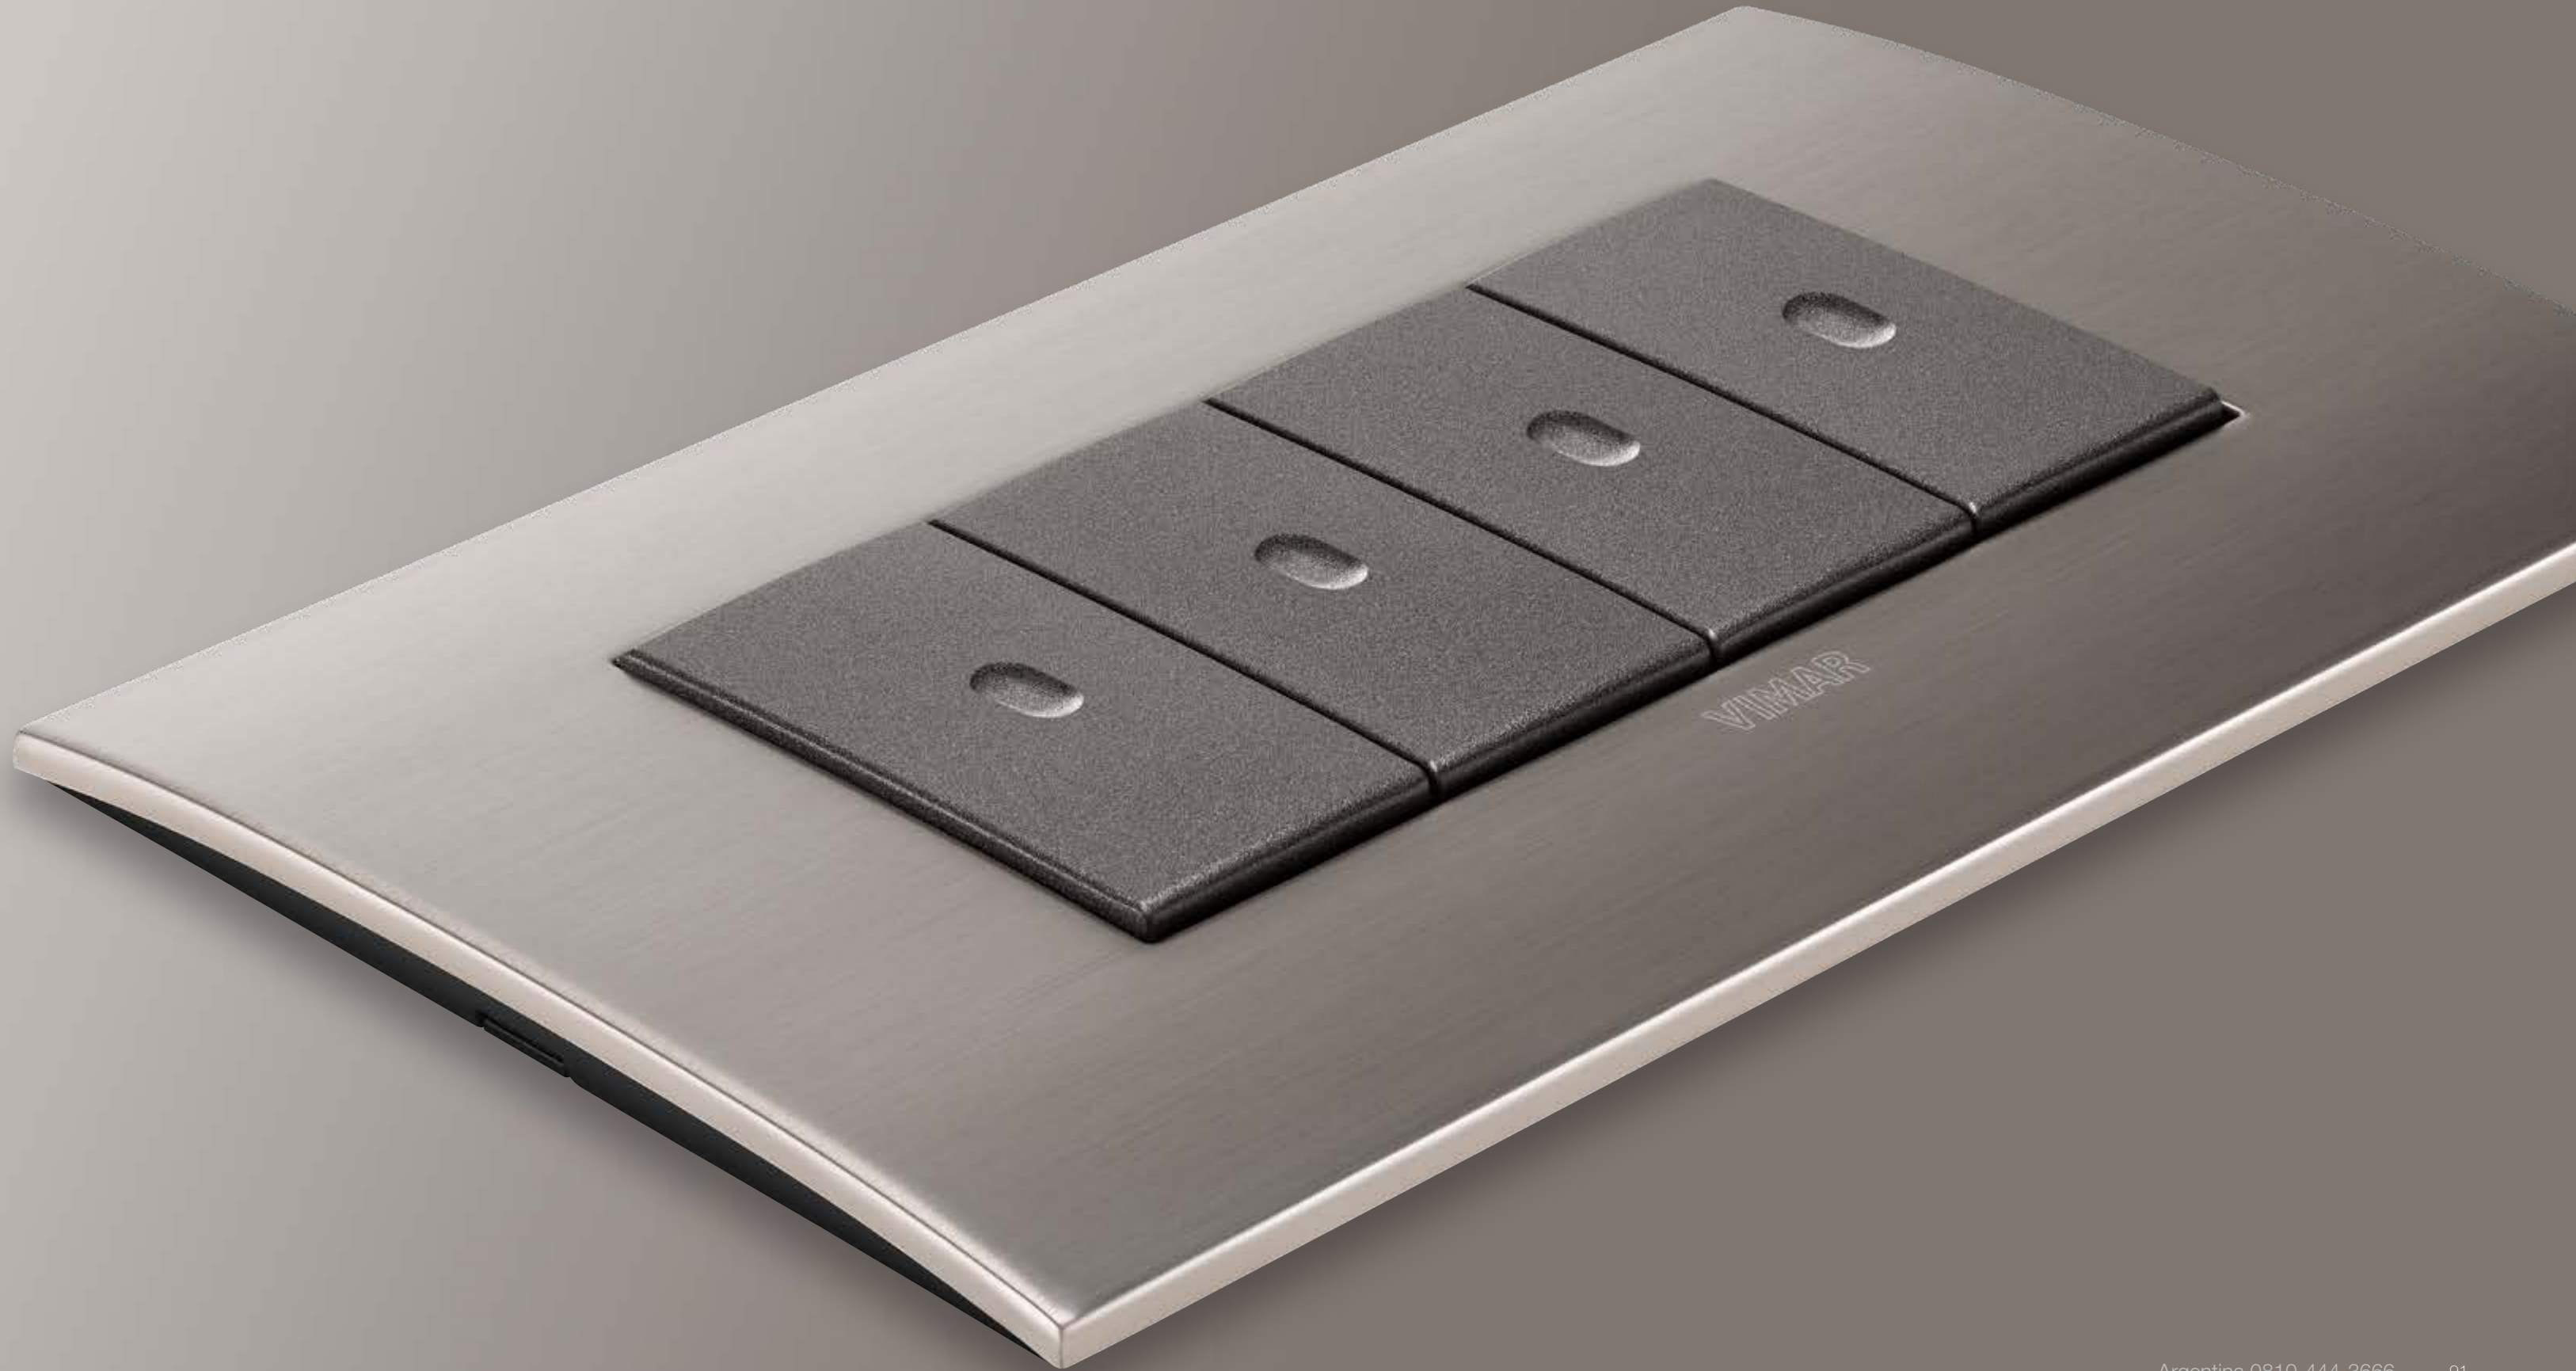

Arké Classic

Curved silhouettes are intertwined to emphasise the beauty of shapes. The peaceful energy of nature in your living spaces. Longing for a warm welcome.

Arké Round

Beautiful and light-weight on any wall. Arké Fit, the slimmest version in the range: sophisticated, with unique finishes. It is light-weight on any wall, providing the perfect flush-fit result, and it blends in seamlessly with any architectural context or interior design style.