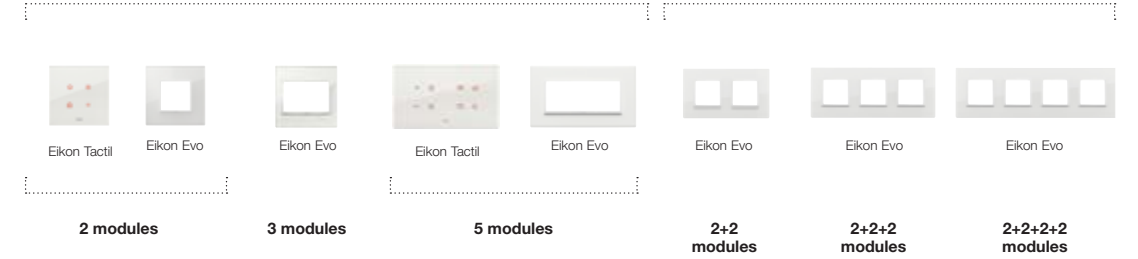

British standards

		2 modules	3 modules	5 modules	2+2 modules	2+2+2 modules	2+2+2+2 modules
Mirrors	72 Silver Ice						
	74 Opal Brown						
	75 Bronze Mirror						
Glass	70 White Diamond						
	71 Aqua						
	73 Pearl Grey						
	76 Black Diamond						
Natural Stone	51 Carrara White						
	52 Natural Split Slate						
	53 Grey Quarzite						
Corian	41 Glacier Ice						
Wood	31 Italian Walnut						
	32 White Oak						
	33 Wengé						
Leather	21 Cream						
	22 Tobacco