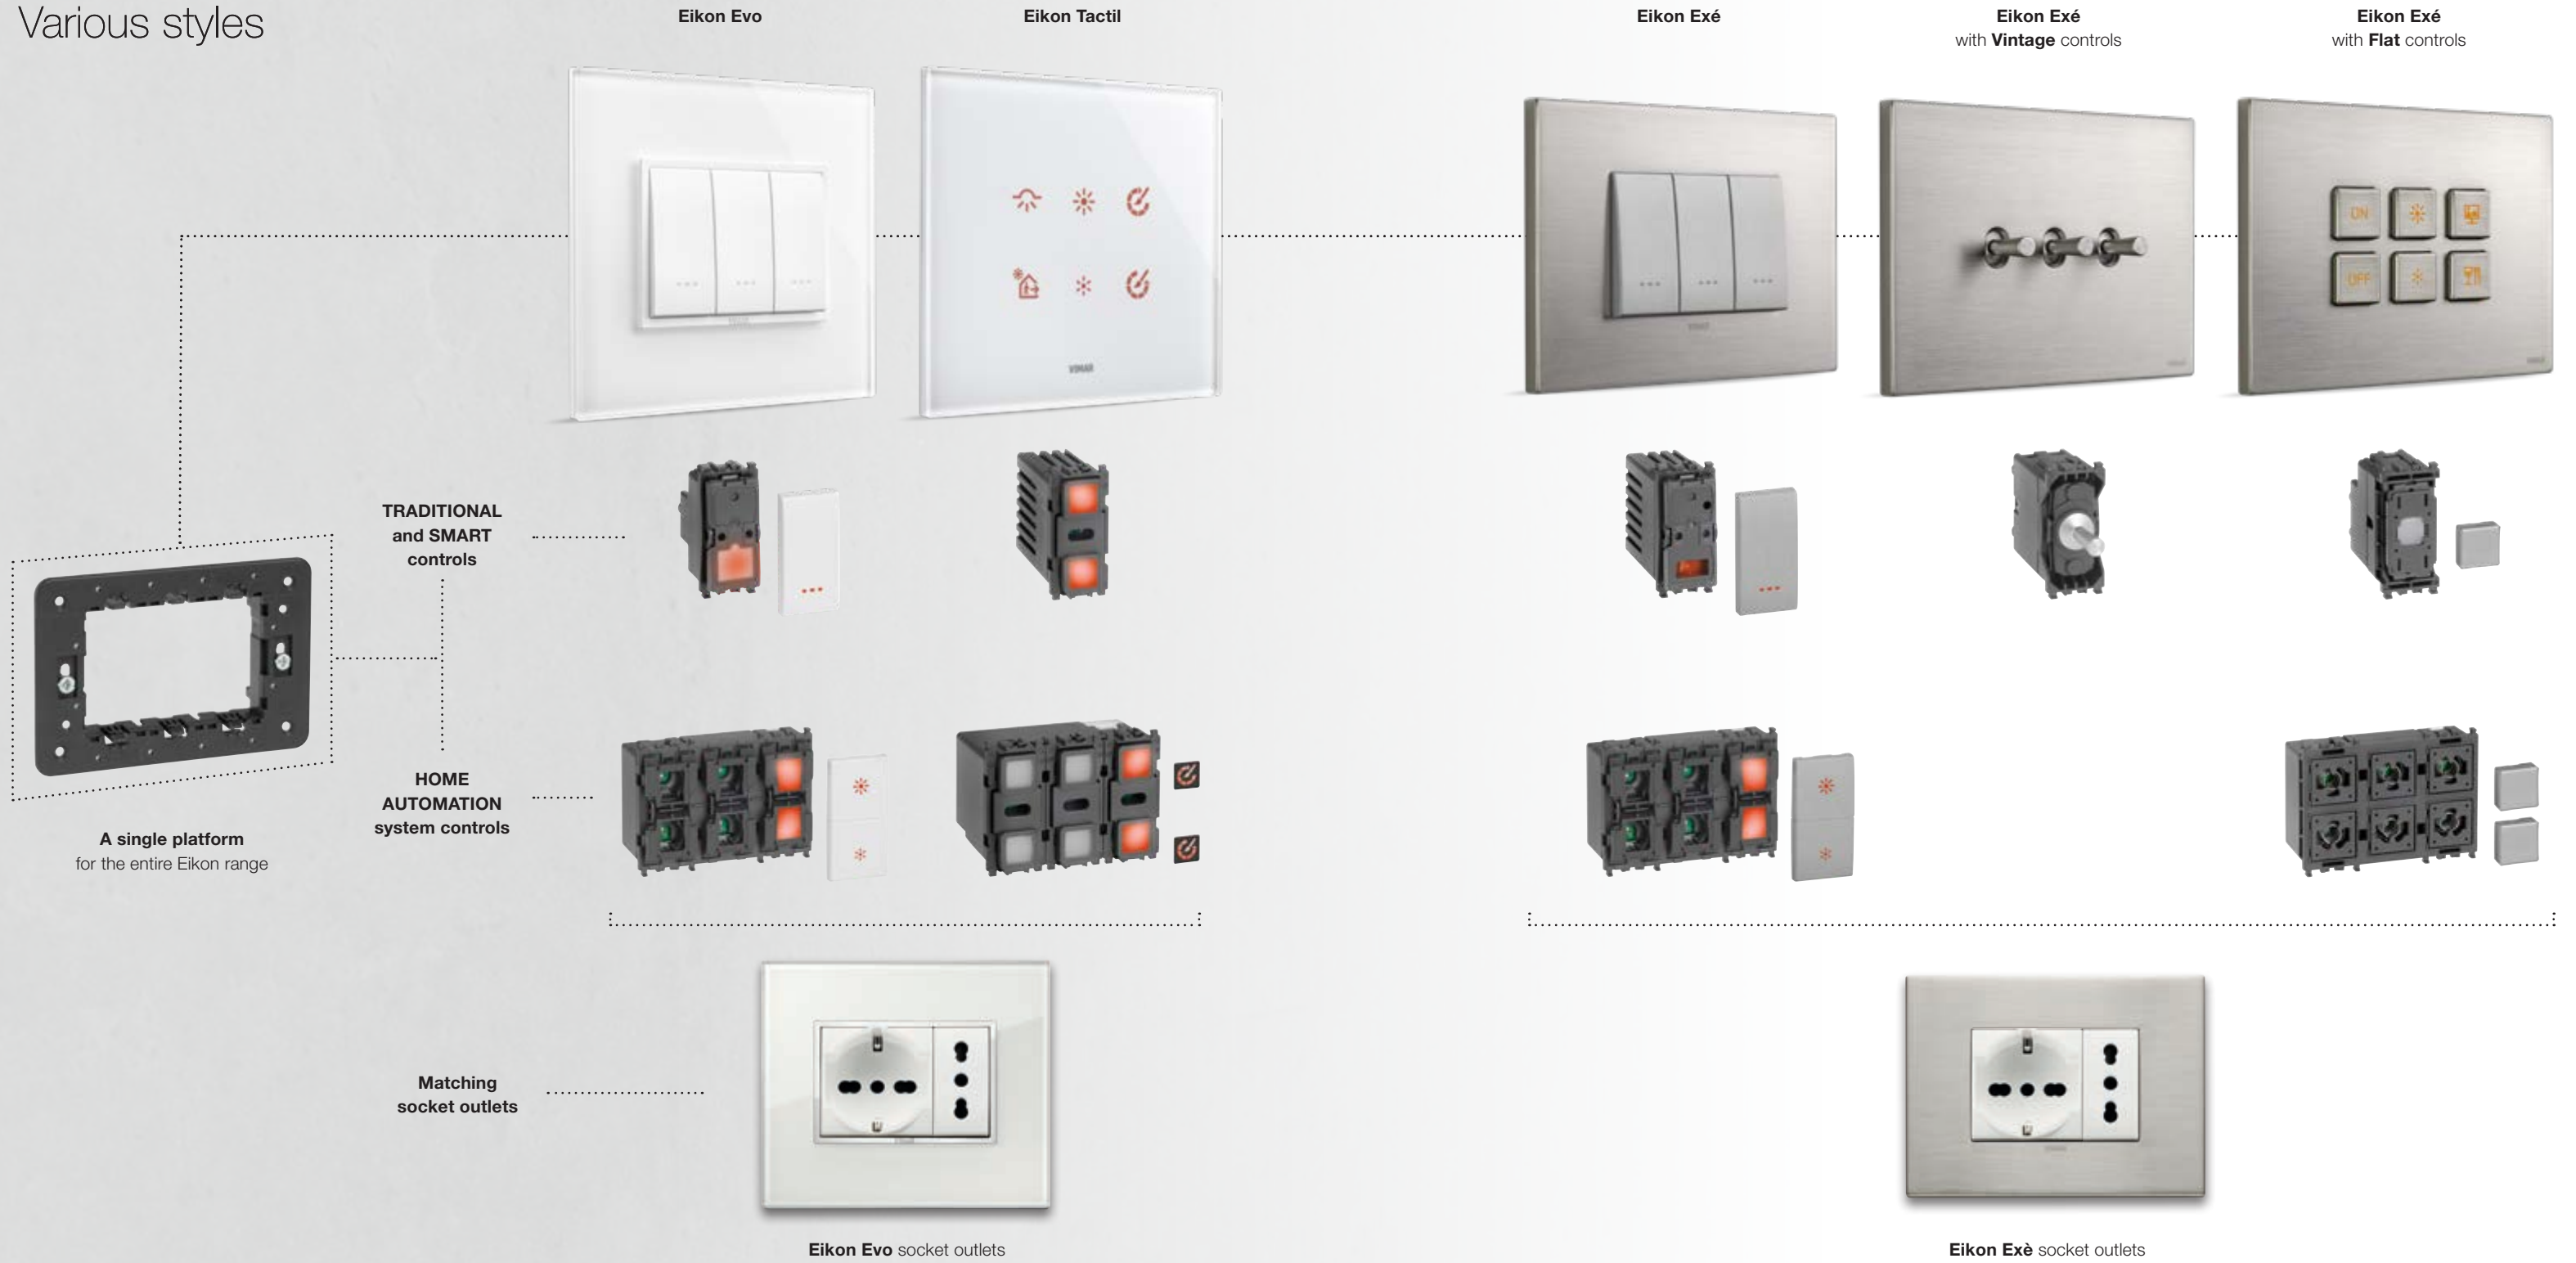

Eikon. A single platform.
Various styles

Pure essence of form and material. Slim profiles to emphasise the design. Prized materials and choice finishes that embrace squared corners and striking silhouettes for a cover plate that blends in seamlessly in any setting, creating an original look every single time. Stylish details.

Eikon Exé with Flat controls

The opportunity of flush mounting installation.

Eikon is perfectly aligned with the wall without protruding in any way, thereby achieving an even more clean-cut look capable of enhancing the value of any environment.