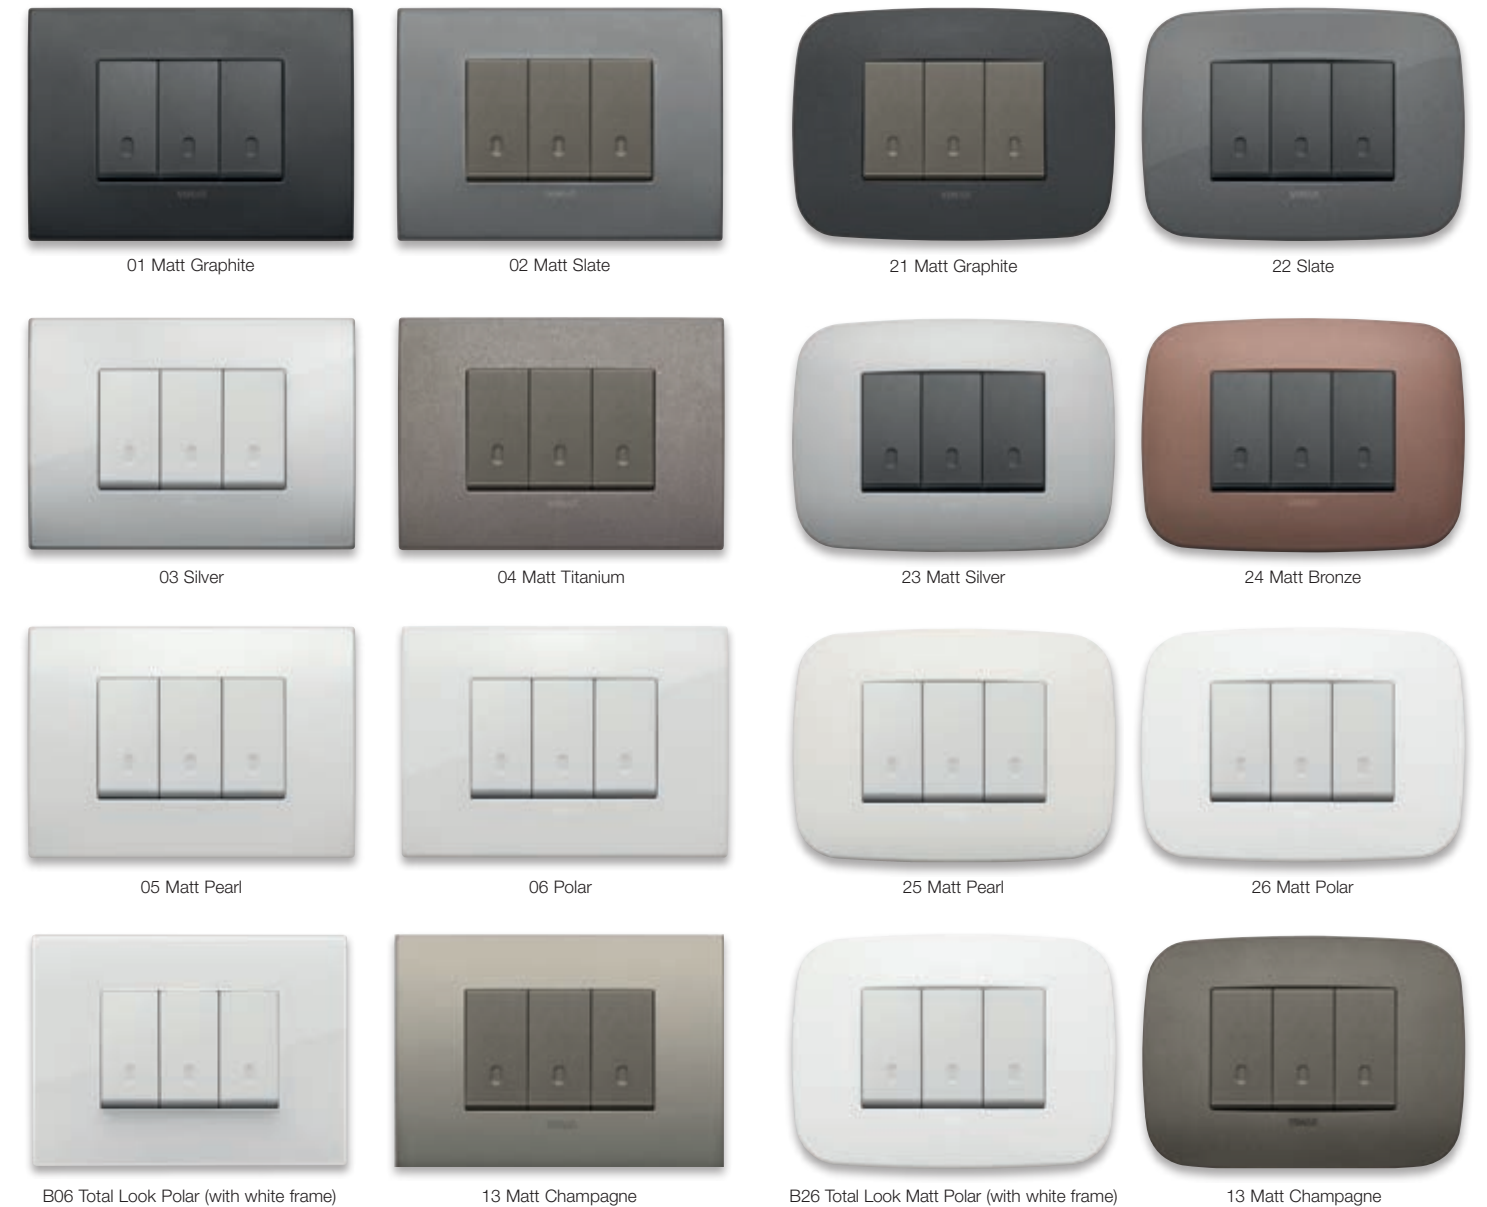

Classic

Round