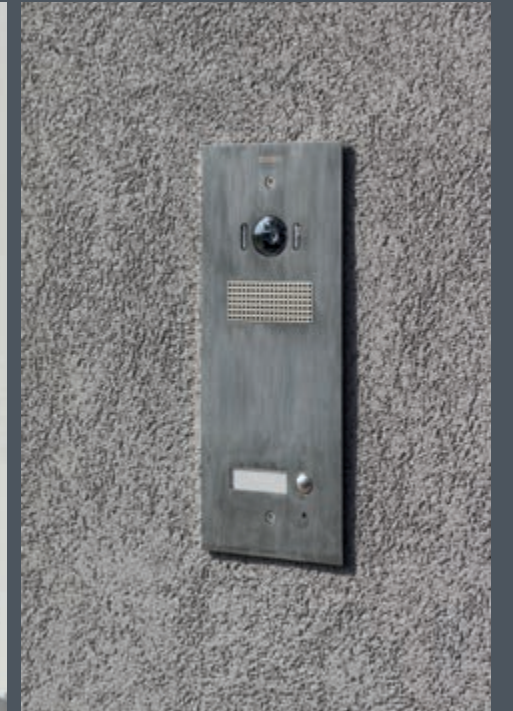

* in technpolymer | ** available in both technpolymer and in metal

Eikon

Arké

Plana

Elvox Door Entry

The beauty of communicating
with the outside. Simply and safely.

Seeing what goes on outside the home, recognising those who ring our doorbell, even when we are out, and communicating accurately are all crucial operations for living a quiet life. This is why we need access to sophisticated solutions based on innovative technology and a comprehensive range that can ensure the safety and clarity we require by simultaneously combining user-friendliness with a system that is simple to install.

Tab 7S Up

For total control, even when you are out and about. Video entry phones distinguished by the light weight, elegance and understated silhouettes that distinguish all the models. They provide a perfect image of what is going on outside thanks to the 7" and 5" monitors.