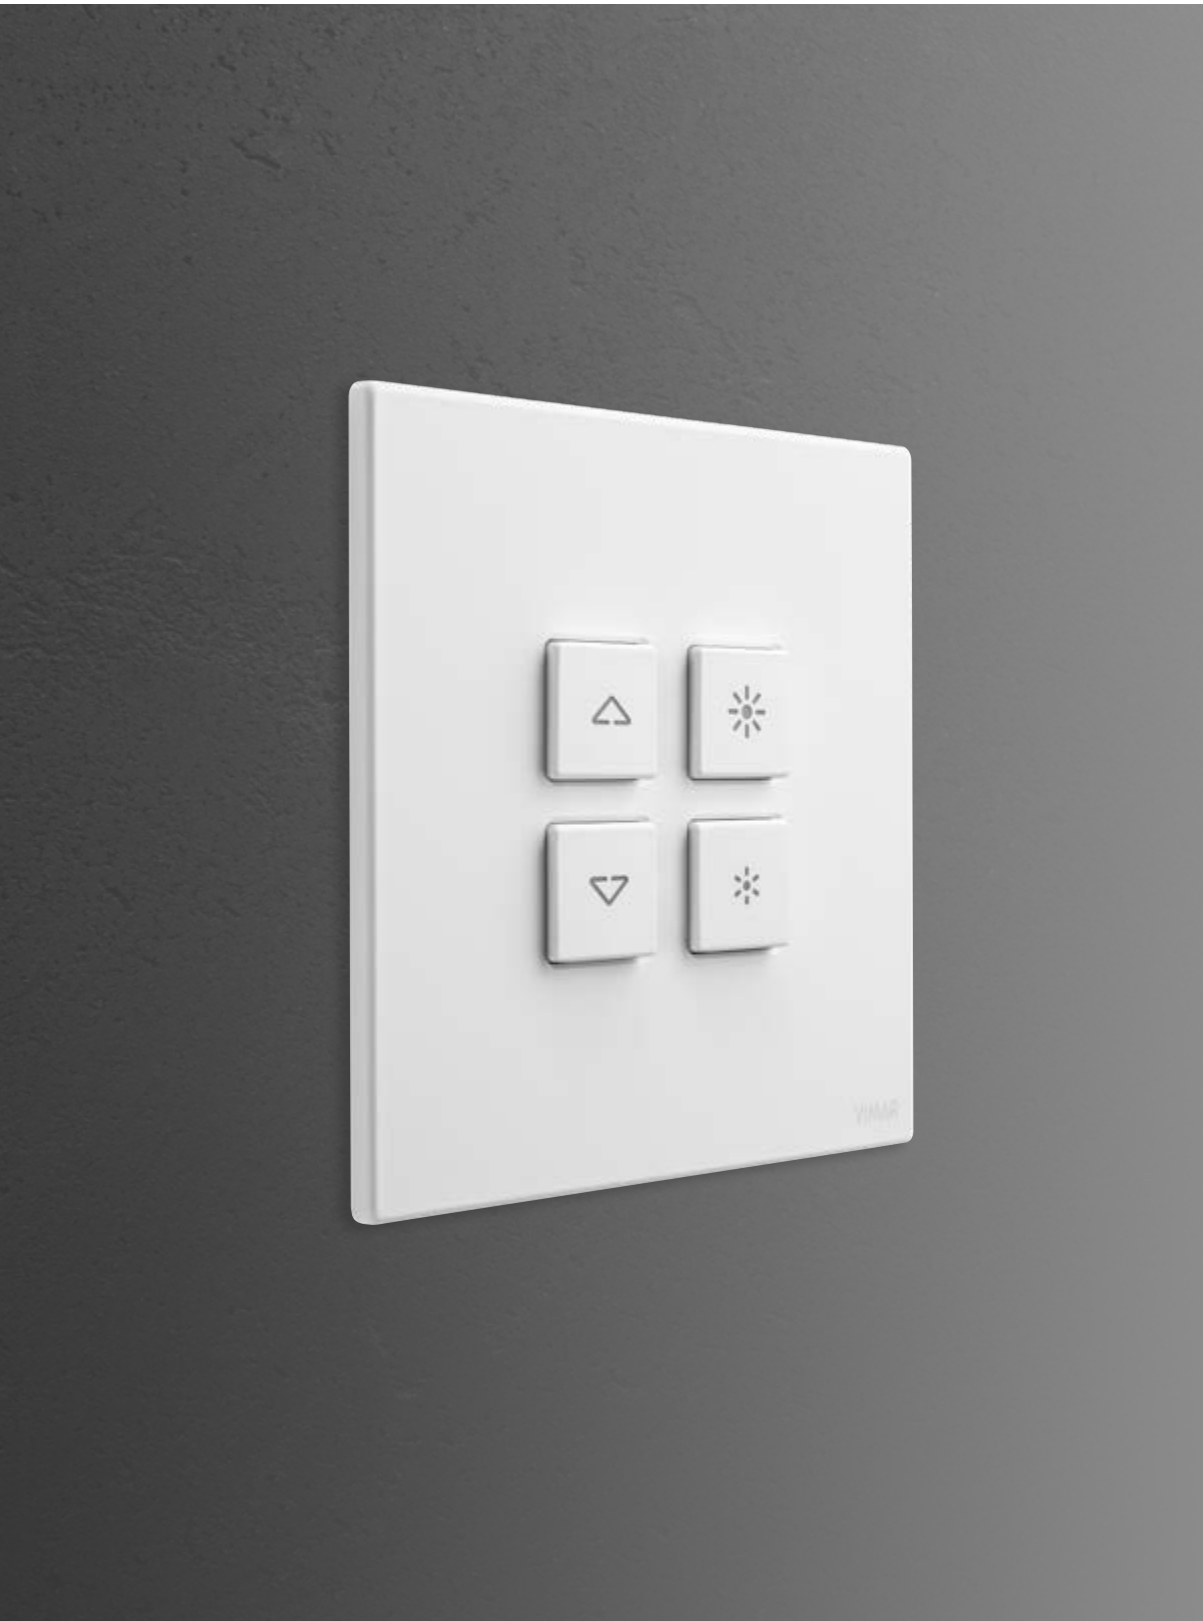

The squared, flat shape of the controls affords a pleasant effect flush with the surface to emphasise the textured appeal of the cover plate. When teamed with the respective Eikon Exé cover plate, they generate an elegant Total Look with simple silhouettes and clean-cut, elemental geometries.