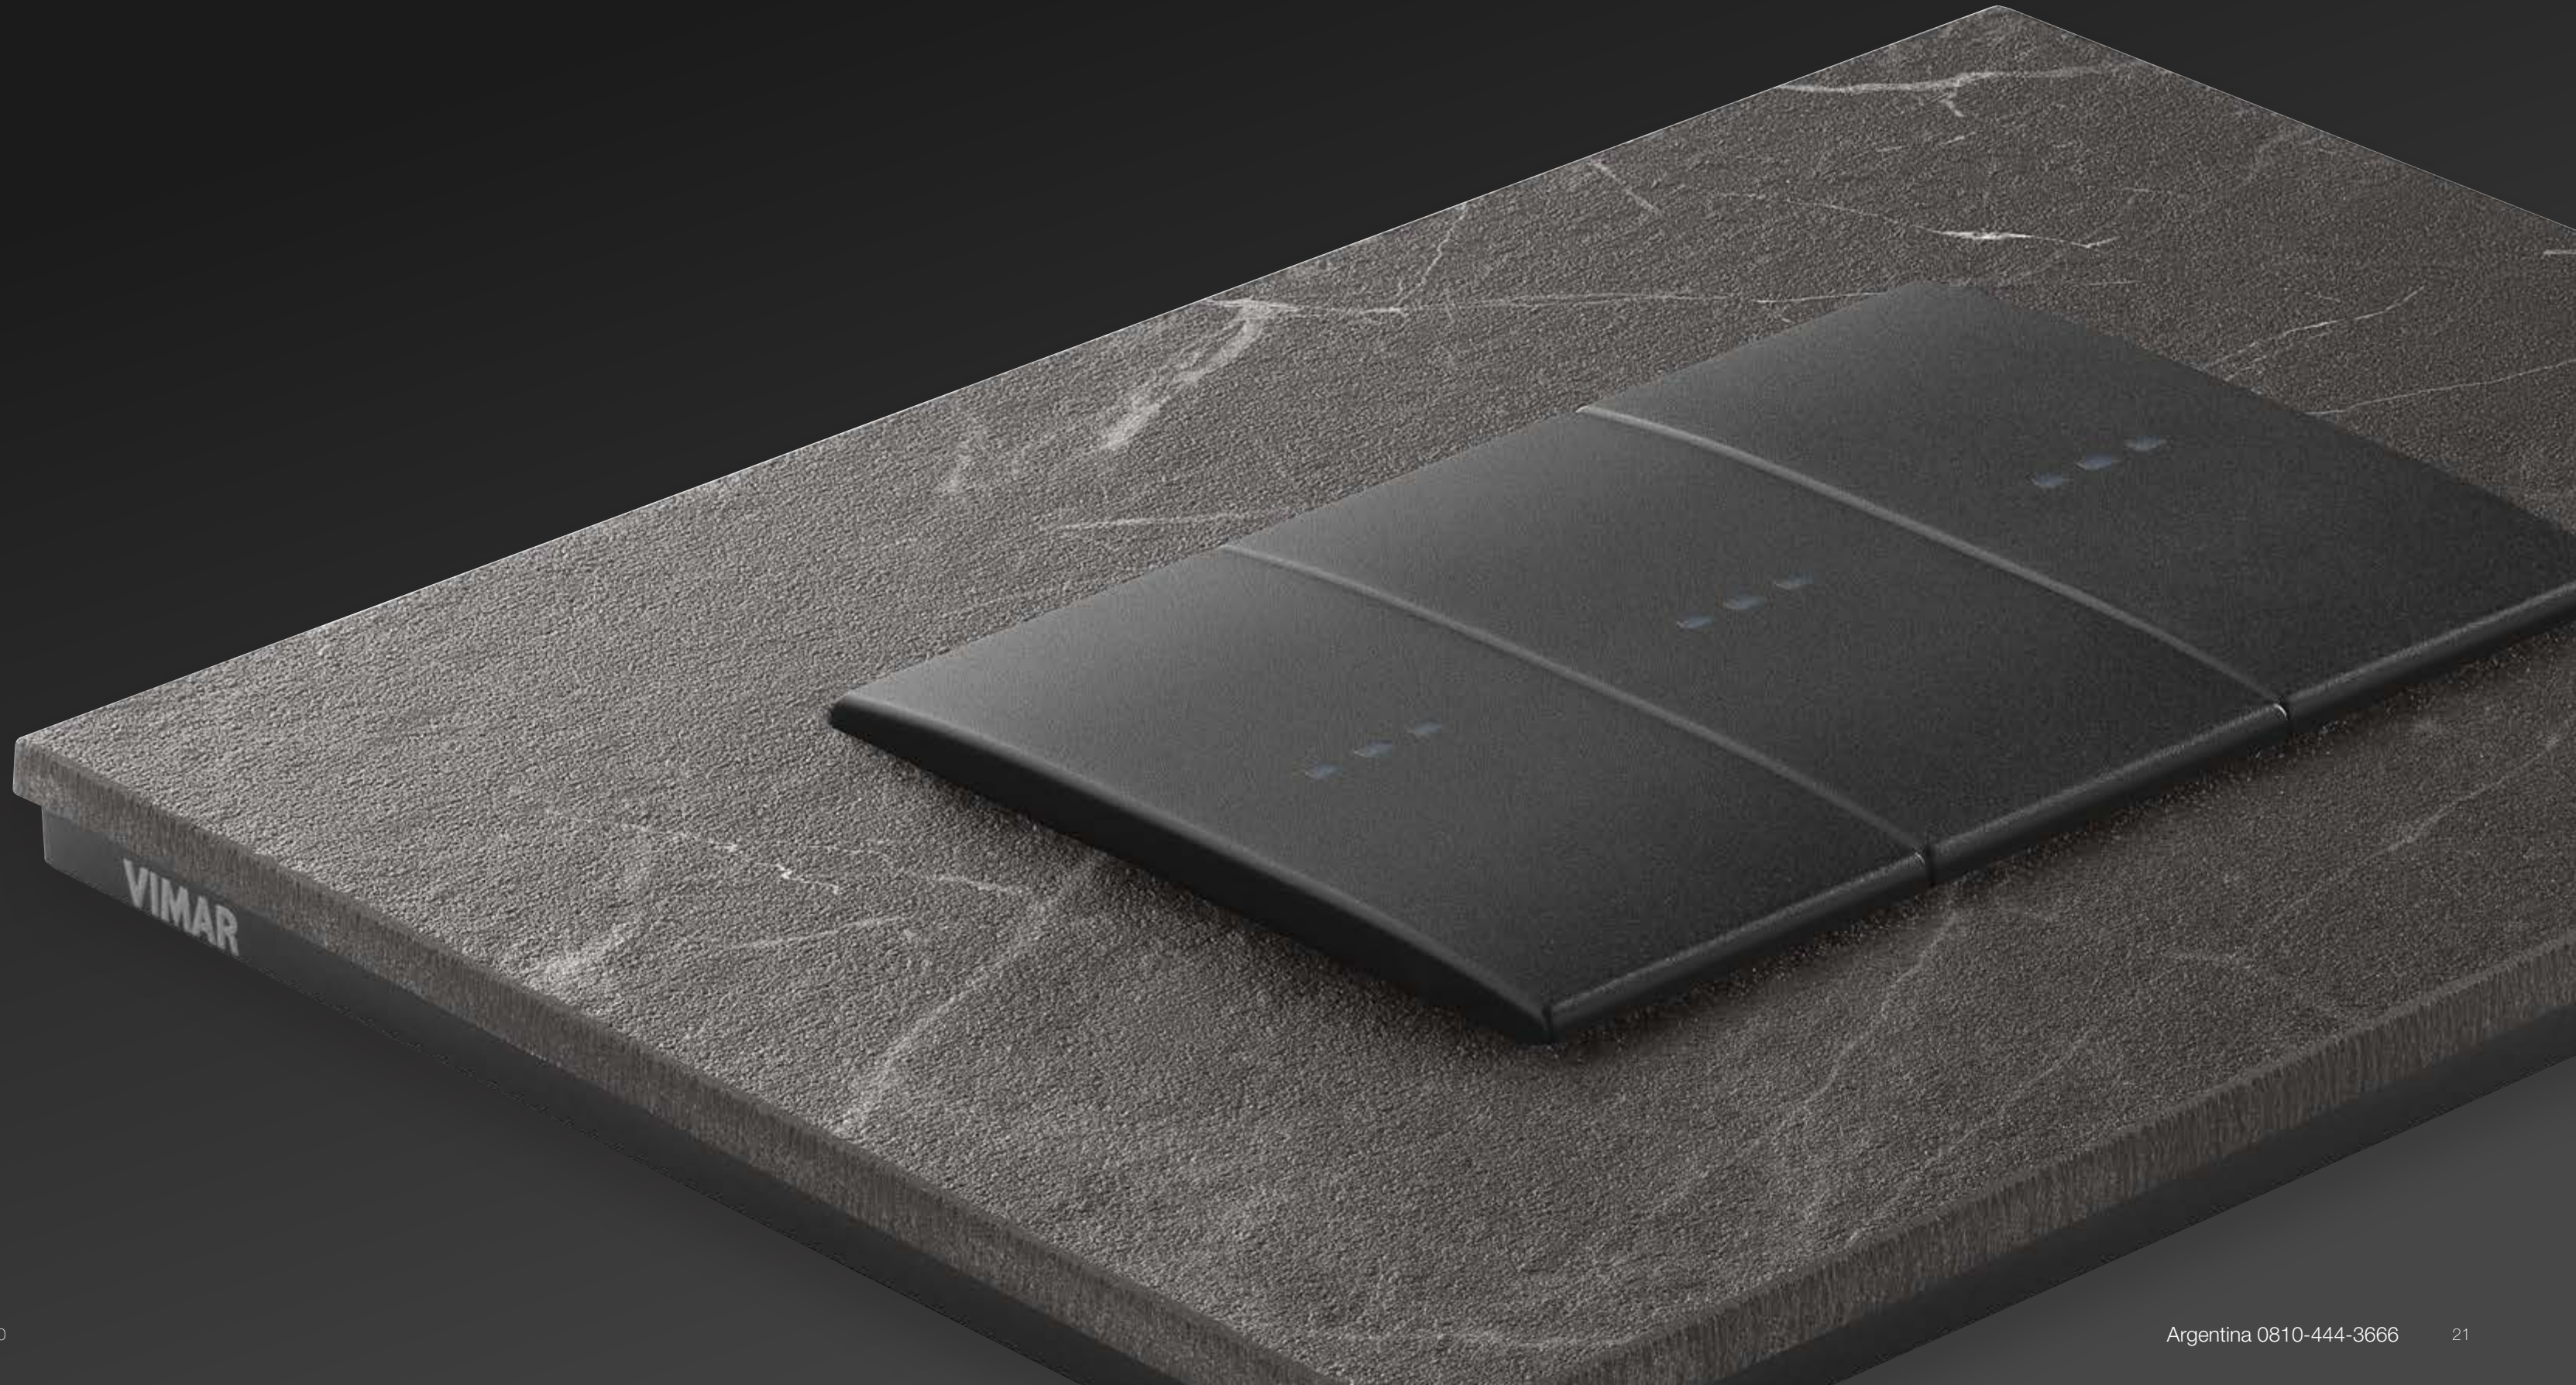

Eikon. A single platform.
Various styles

Pure essence of form and material. Slim profiles to emphasise the design. Prized materials and choice finishes that embrace squared corners and striking silhouettes for a cover plate that blends in seamlessly in any setting, creating an original look every single time. Stylish details.

Eikon Exé

VIMAR

The mesmerising silhouettes of the past have been restyled with a modern twist to give settings an exclusive, slightly retro style. They offer perfectly matching styling, sophisticated yet at the same time pure and linear, between the controls and the Eikon Exé cover plate in the same finish.