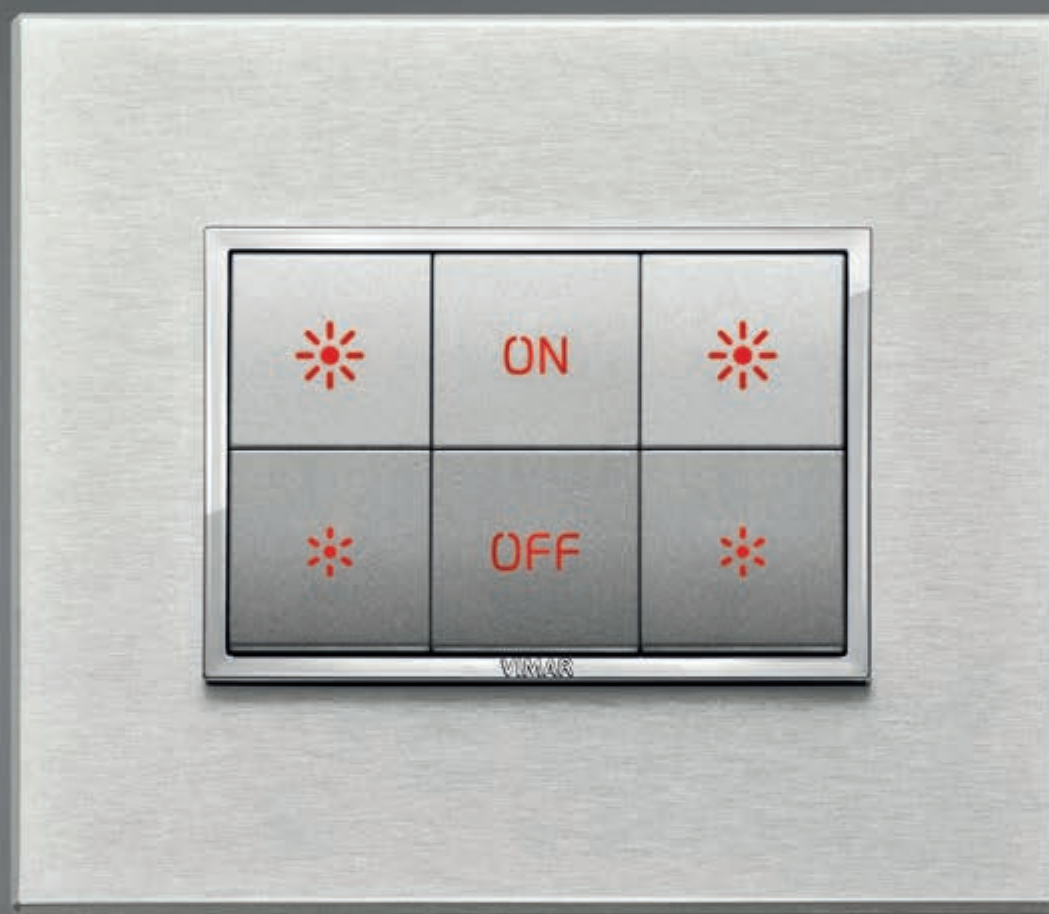

EIKON EVO

Un elogio alla bellezza delle forme, al pregio delle finiture, all'eleganza funzionale.
Per trasmettere agli ambienti uno charme senza eguali.